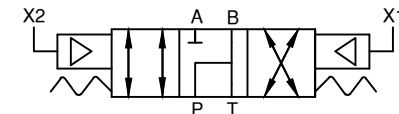

FS-4, Order No. 351370684