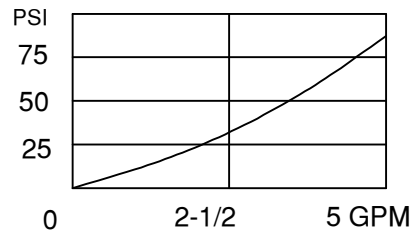

SPECIFICATIONS:

Four Way, Directional Control or Selector Valve.
Dual Air Pilot Operated, Spring Centered,
Hydraulic Spool Valve.

Maximum System Pressure:

Ports 2(A), 3(P), and 4(B) rated to 3,000 PSI.

Port 1(T) rated to 1,500 PSI.

Pilot Pressure Range: 80 PSI Min. to 150 PSI Max.

Pilot to Port 1 (T) Ratio is 68:1

Ports 2, 3 and 4 are pressure balanced.

Fluid temperature -40°F (-40°C) to 200°F (93.3°C)

Install Cartridge valve using 1" wrench

Valve should screw in freely to the Mount Seal.

Final tightening to 20 foot pounds torque.

"Actuator Section" may be rotated independent of 1" wrench hex.

OPTIONS

Standard seals are Buna-N and Teflon.
Optional seals materials: EPR, all Teflon, Viton, Kalrez.
Additional optional seal materials available on request.

Vent to Atmosphere Ports and Options:

Keys 14 Vent to atmosphere, sintered bronze.

Keys 7 & 20 are additional vents to atmosphere.

T Option provides 10-32 Threaded ports at Key 7 and Key 20 locations.

Material and Material Options:

Optional all Stainless Materials.

Call for price and delivery on options.

PRESSURE DROP CHART

Pilot to Port 1 Ratio: 68:1.
Ports 2, 3 & 4 are balanced.

Cartridge Valve Part Number:
See Functional Symbol (FS-#)
and Order Number on right column.