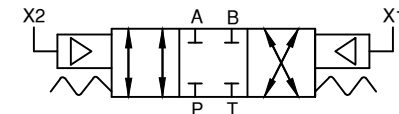

FS-5, Order No. 351370685