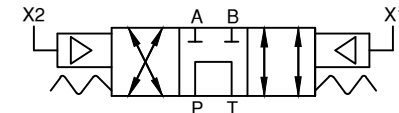

SELECTION

FS-1, Order No. 351370681