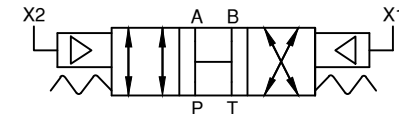

FS-2, Order No. 251370682