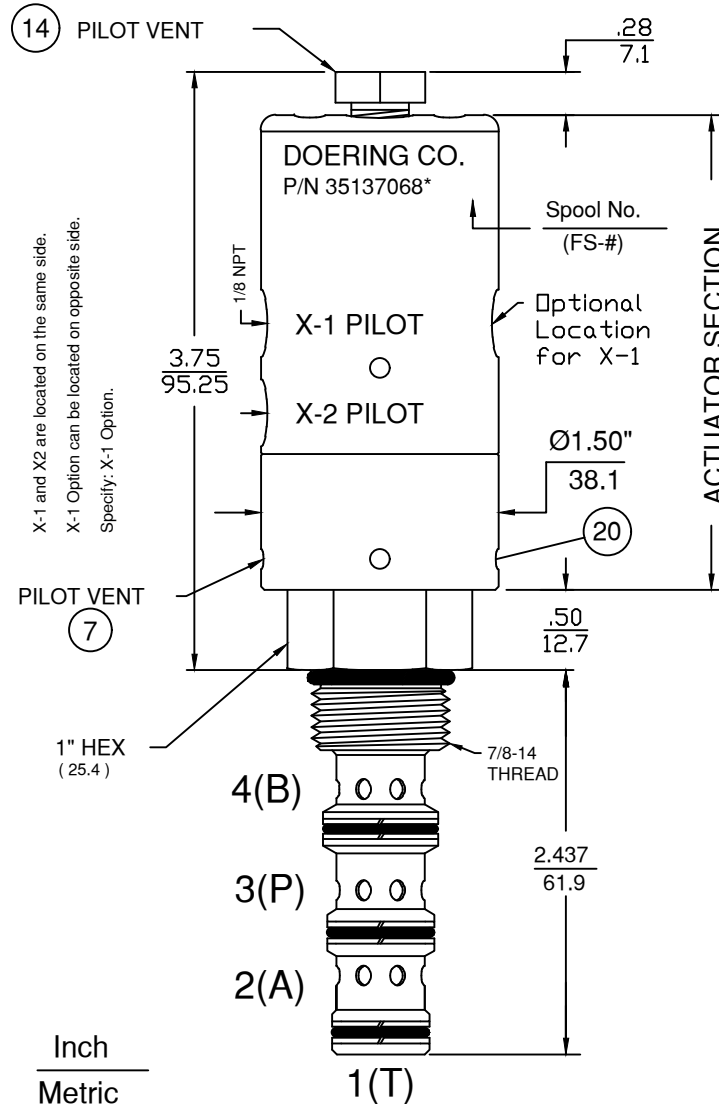

CARTRIDGE VALVE

SELECTION

FS-1, Order No. 351370681

FS-2, Order No. 251370682

FS-3, Order No. 351370683

FS-4, Order No. 351370684

FS-5, Order No. 351370685

FS-6, Order No. 351370686

FS-7, Order No. 351370687

4PS SERIES

Three Position 4 Way Spool Valve.
Dual Pilot Operated, Spring Centered.
Directional Control or Selector Valve.

6343 RIVER ROAD SE CLEAR LAKE, MN 55319 USA
Telephone: 320-743-2276 Fax: 320-743-3723
mailto:mailbox@doering.com www.doering.com

DOERING