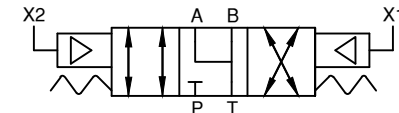

FS-6, Order No. 351370686