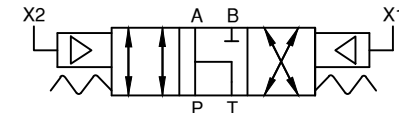

FS-7, Order No. 351370687

4PS SERIES

Three Position 4 Way Spool Valve.
Dual Pilot Operated, Spring Centered.
Directional Control or Selector Valve.

6343 RIVER ROAD SE CLEAR LAKE, MN 55319 USA
Telephone: 320-743-2276 Fax: 320-743-3723
mailto:mailbox@doering.com www.doering.com

DOERING