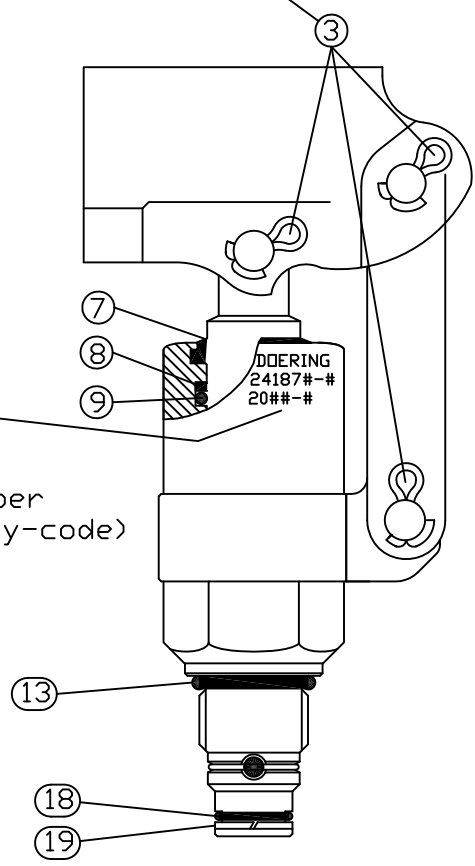

Cotter Pins Illustrated.  
 Some models use E-Clips  
 with grooved SST. Pins.

KEY	PART NO.	DESCRIPTION	MATL. CODE
7	1201464	Wiper Ring, -118	LUB
8	1201466	Back Up Ring, -118	TFE
9	1201465	O-Ring, -118	BN
13	1200659	O-Ring, -910	BN
18	1200654	O-RING, -014	BN
19	1203057	Back Up Ring, -014	TFE/GF

Material Code Explanation:

- BN Buna-N
- LUB Lubrithane
- TFE Teflon
- TFE/GF Teflon Glass Filled

Note: SRK-24187N Includes One Each of the above indicated components.

SRK-24187N Fits Doering Pumps:  
 241871, 241871-S, 241872 and 241872-S

Order P/N SRK-24187N Seal Replacement Kit

Identification  
 Doering Company  
 (Manufacturer)  
 Pump Order Number  
 Lot Number (yyyy-code)